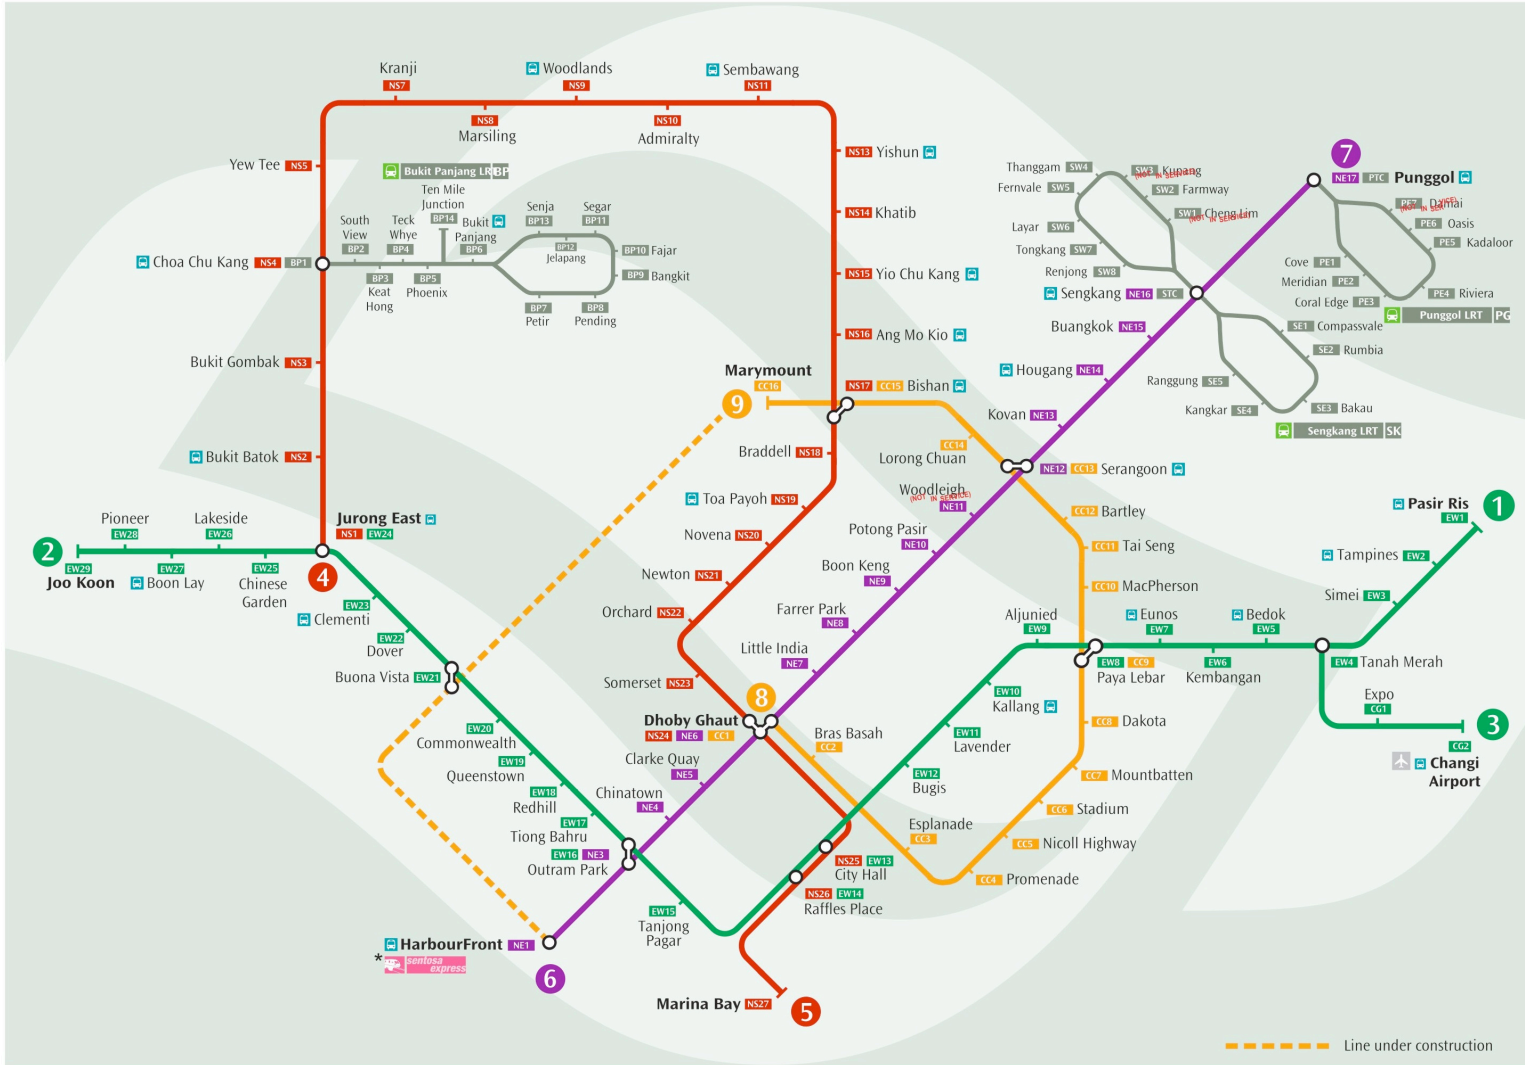

ANNEX B

MRT & LRT System map

----- Line under construction